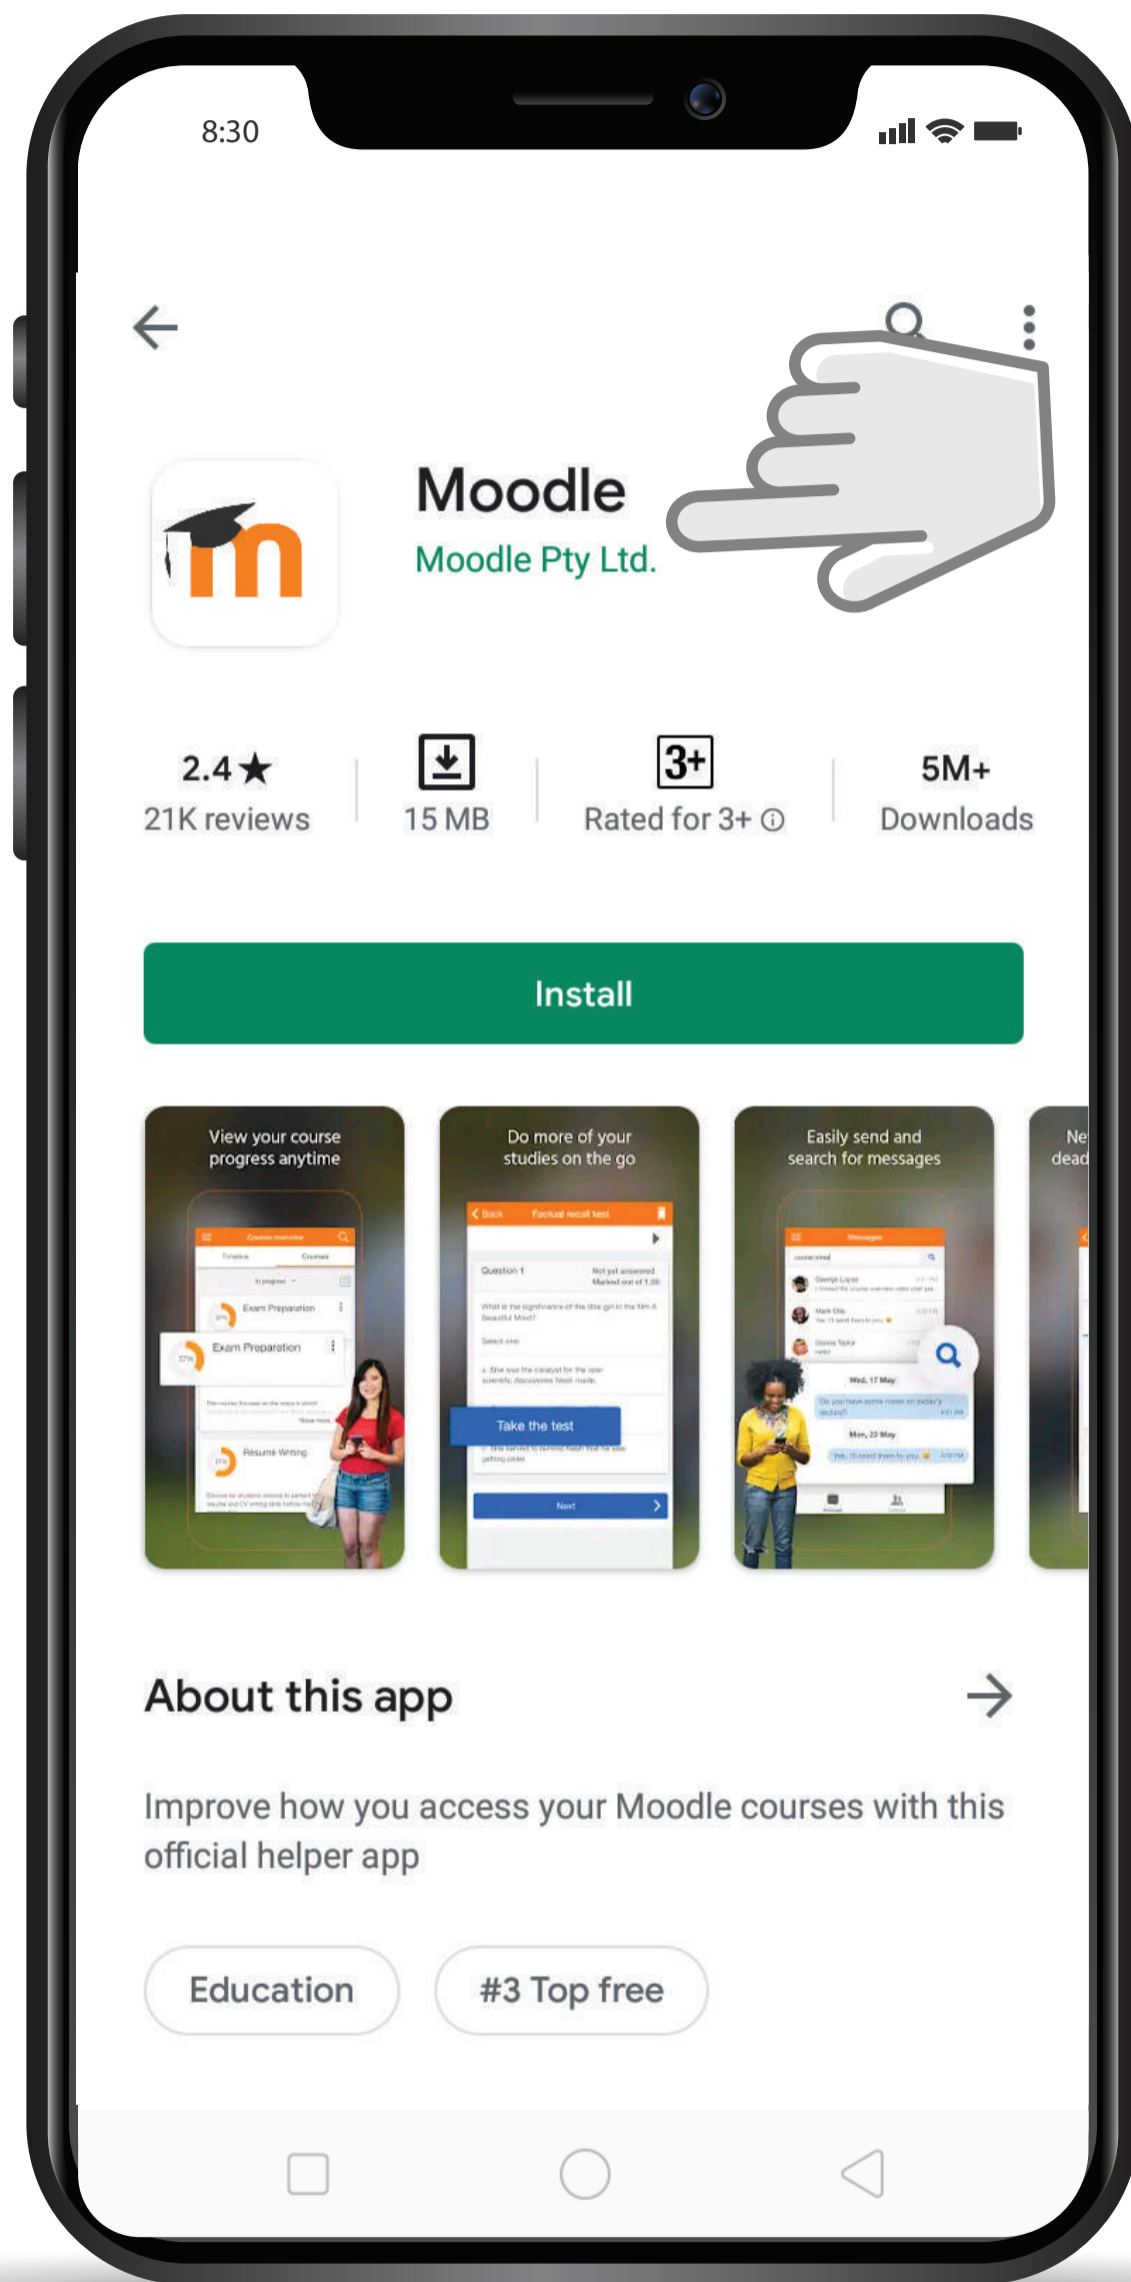

**VVU** VALLEY VIEW  
UNIVERSITY  
Excellence • Integrity • Service

**MOBILE APP  
ACCESS TO THE  
E-LEARNING  
PLATFORM**

1

**ANDROID:**  
*Go to the play store  
and search **MOODLE***

**Apple/iOS:**  
*Go to the app store and  
search **MOODLE***

2

After Installation, Open  
the app and Enter the site  
address:

***learning.vvu.edu.gh***

3

Enter your username  
and password

Username: *Student ID*

Password: *iSchool Password*

4