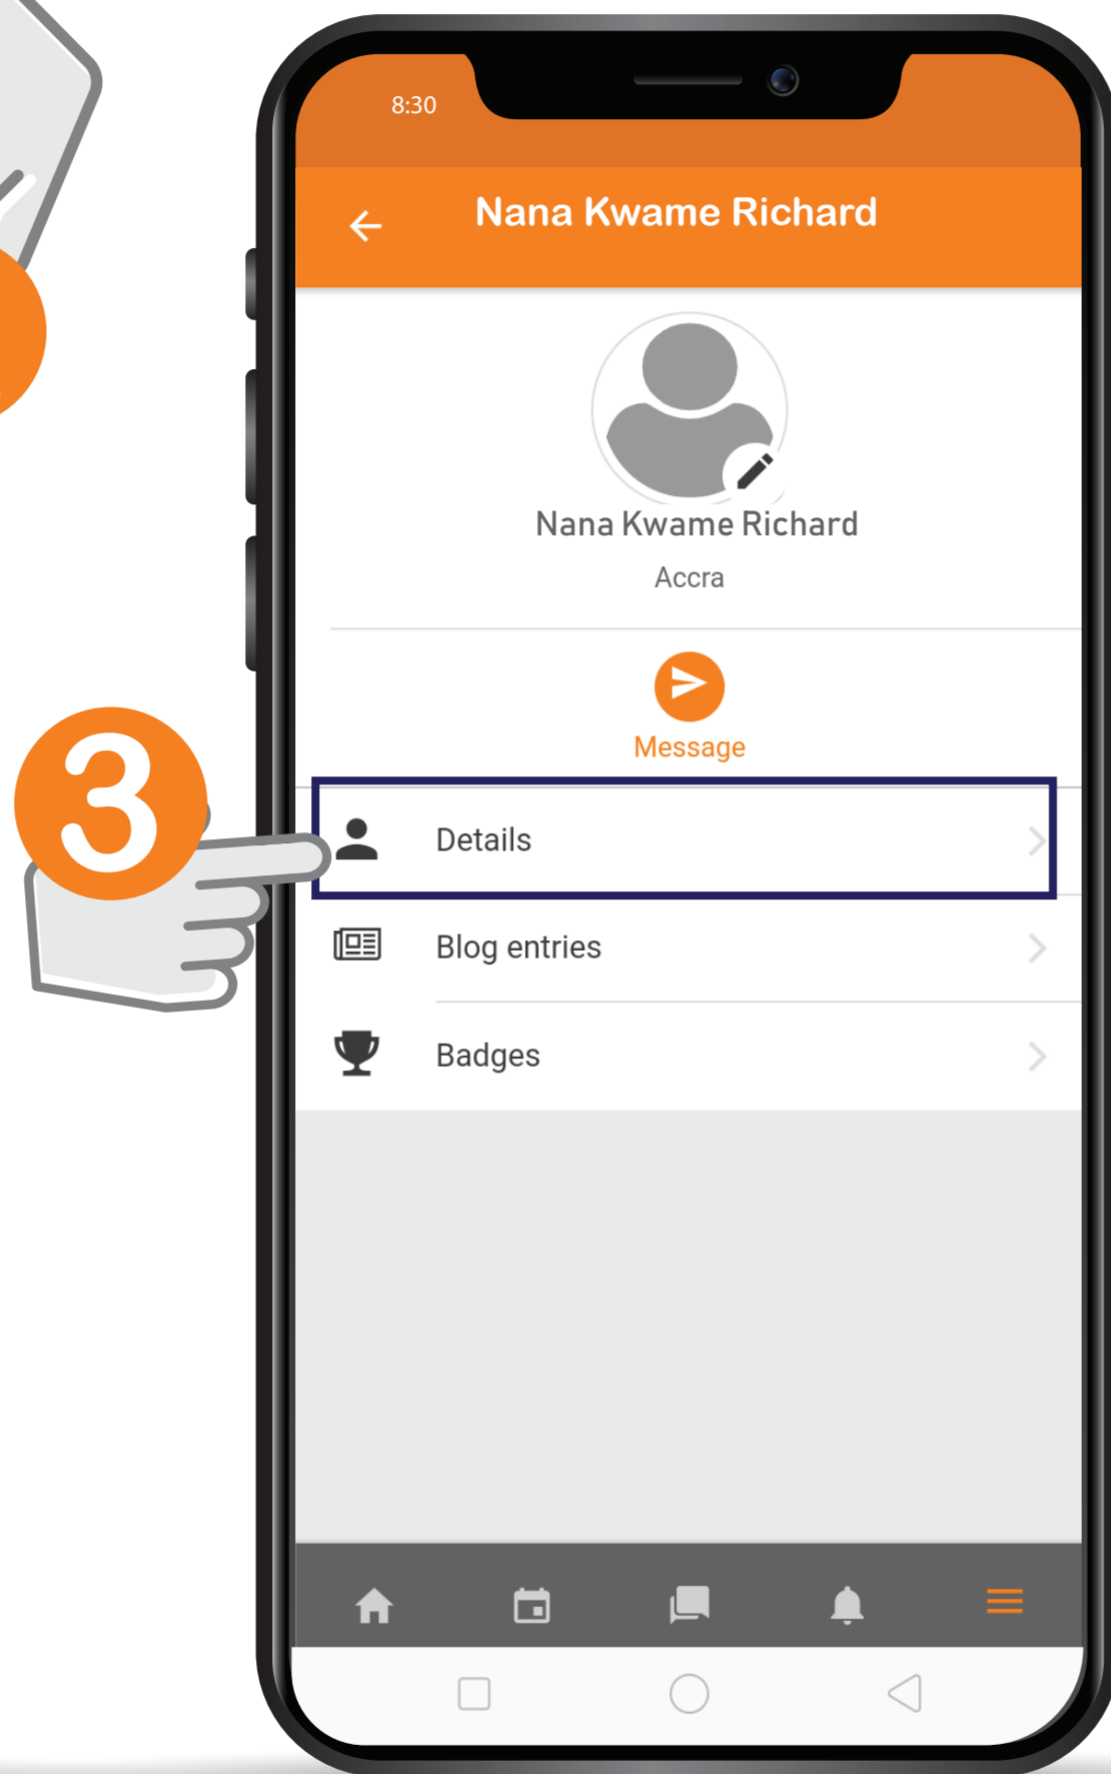

**VVU** VALLEY VIEW  
UNIVERSITY  
Excellence • Integrity • Service

**MOBILE APP  
ACCESS TO THE  
E-LEARNING  
PLATFORM**

1

**ANDROID:**  
*Go to the play store  
and search **MOODLE***

**Apple/iOS:**  
*Go to the app store and  
search **MOODLE***

2

After Installation, Open  
the app and Enter the site  
address:

***learning.vvu.edu.gh***

3

Enter your username  
and password

Username: *Student ID*

Password: *iSchool Password*

4

Add your  
VVU Email to your phone  
account for better  
performance