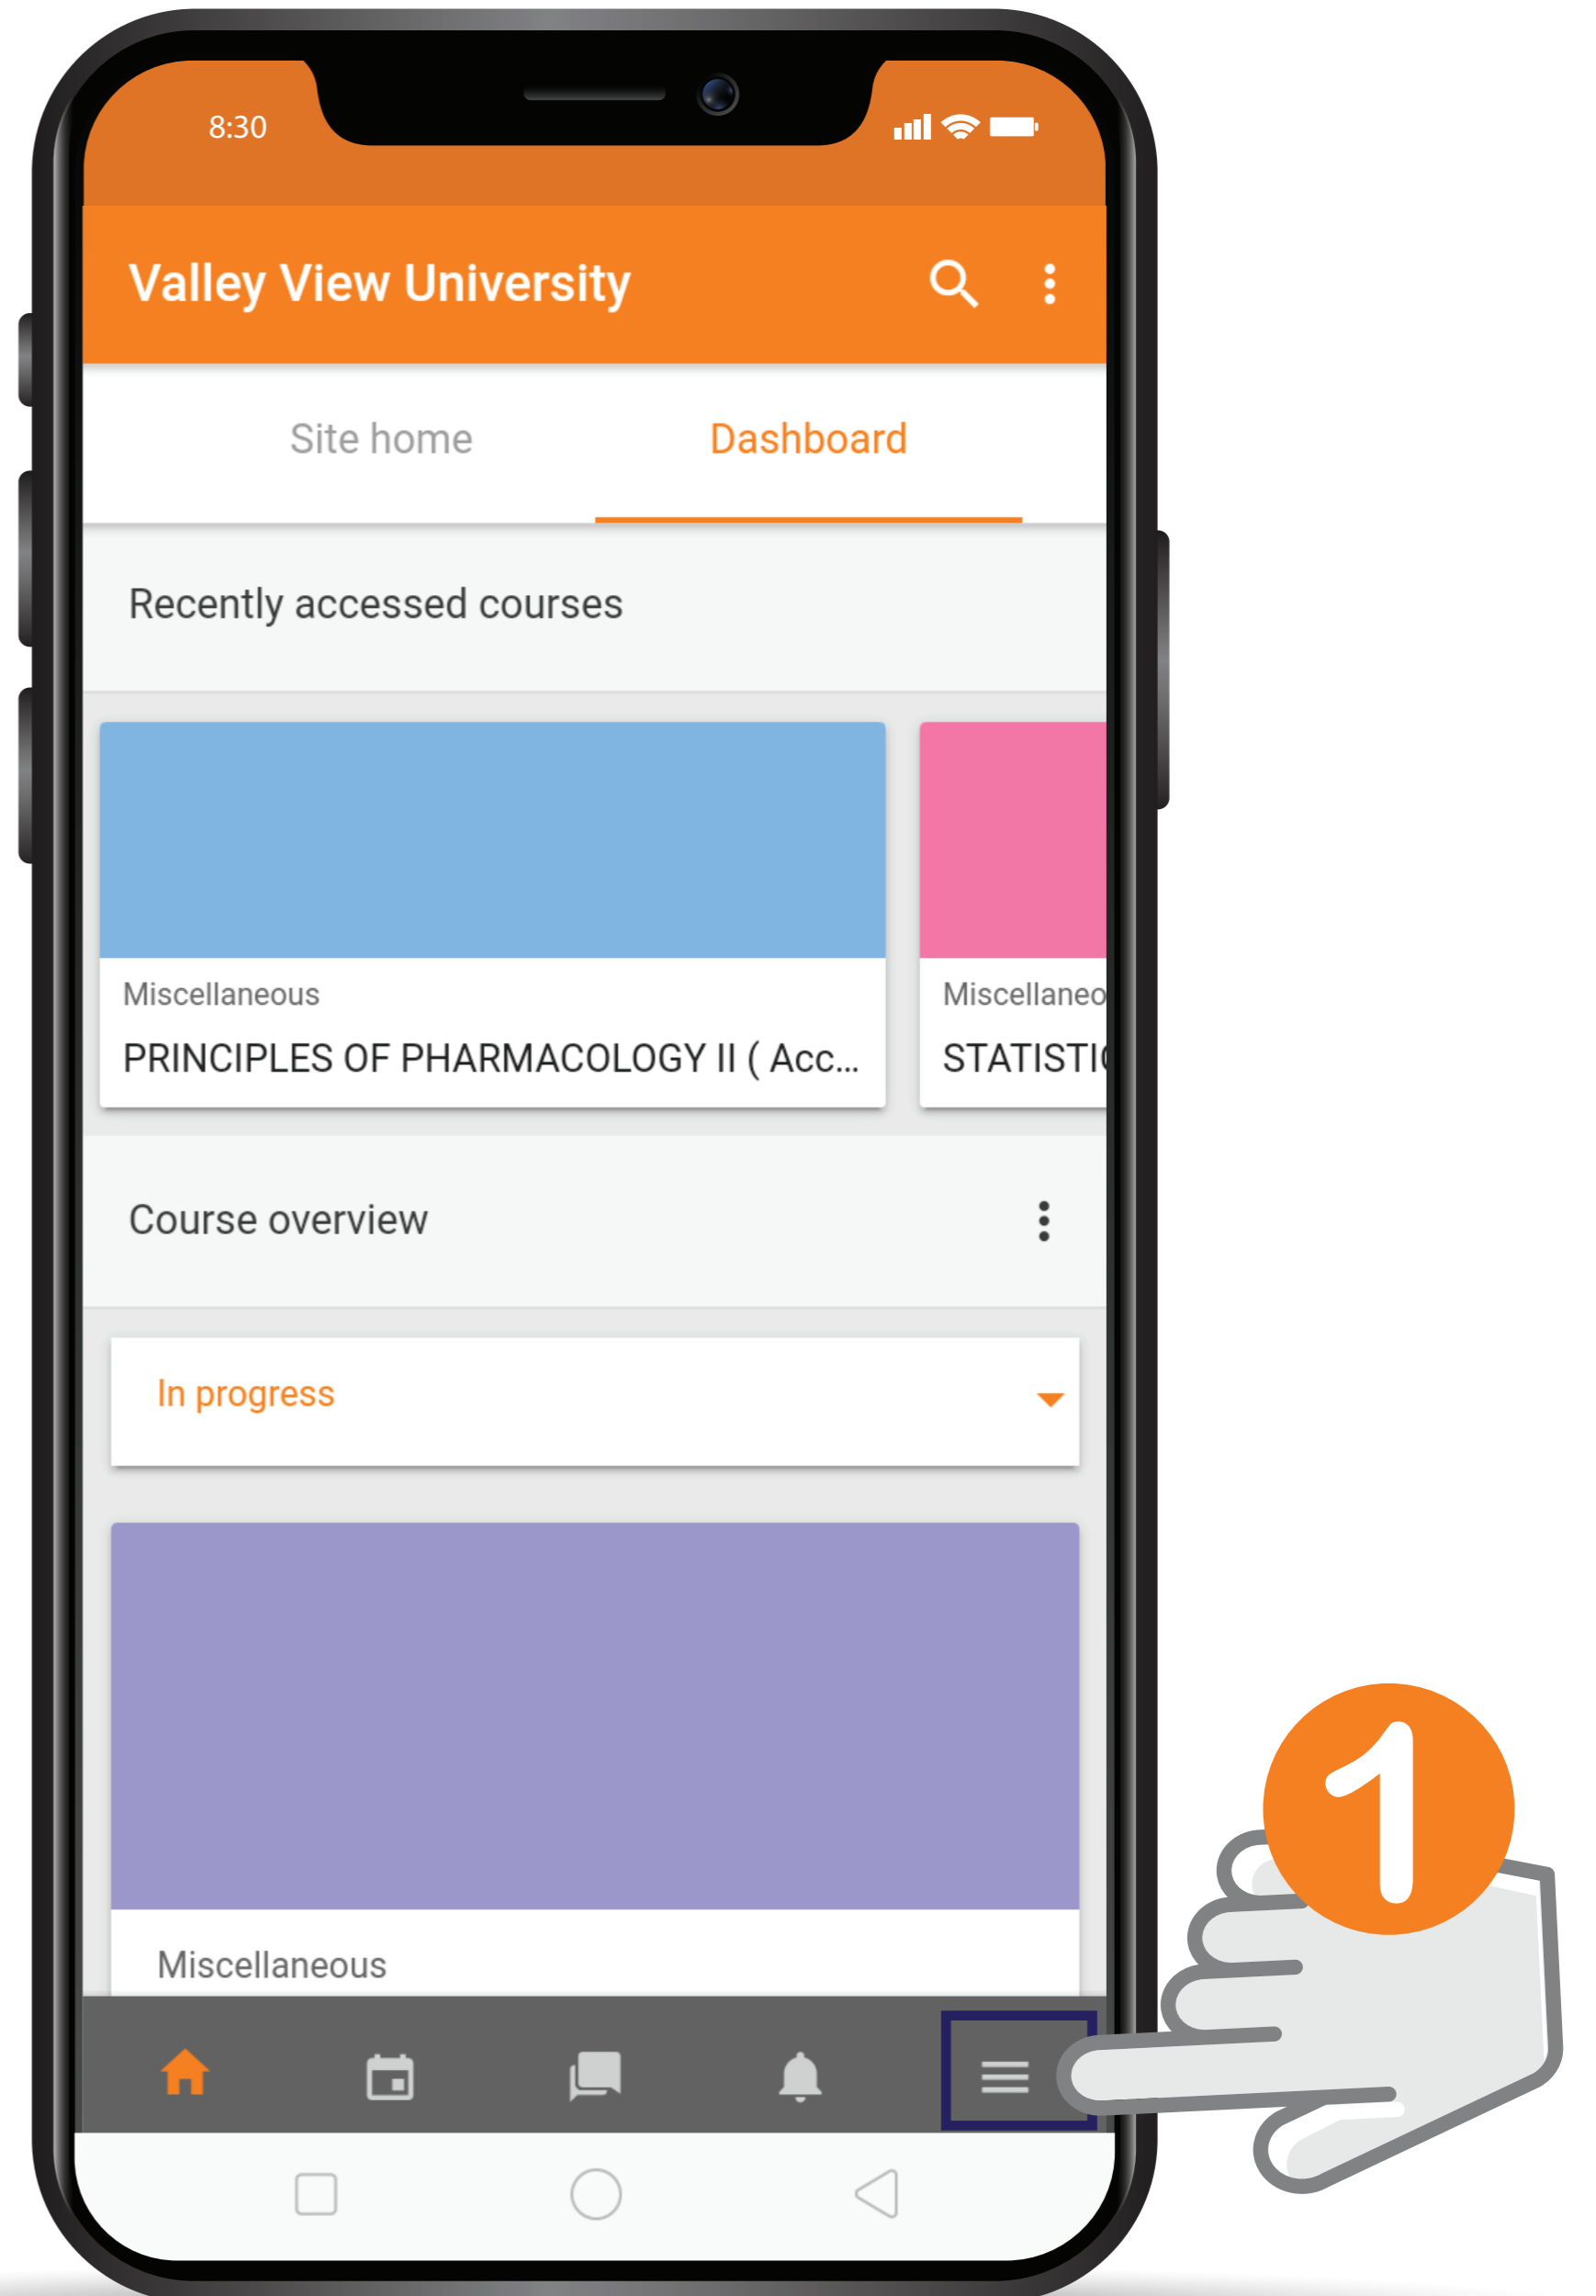

4

Add your
VVU Email to your phone
account for better
performance